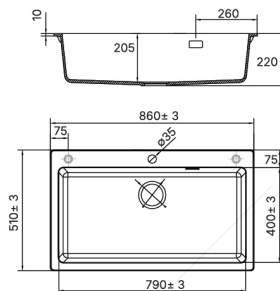

GKS 8865

Material : Granite Quartz
Type : Kitchen Sink
Overflow : Yes
Afur : Included, Odorless SUS 304
Accessories : Drainer
Colour : White, Black, Grey