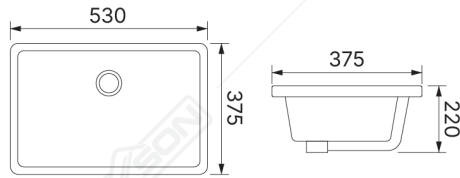

BASIN WATERFALL

BWF 4141-FM WH

Material : Ceramic
 Overflow : Yes
 Afur : Not Included
 Colour : White

BWF 5045-FM WH

Material : Ceramic
 Overflow : Yes
 Afur : Not Included
 Colour : White

BASIN UNDER COUNTER