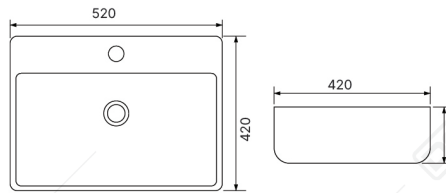

BAC 5242R-FM WH

Material : Ceramic
Overflow : Yes
Afur : Not Included
Colour : White