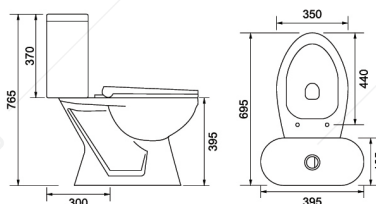

TDW 4327 S TRAP WH

Material	: Ceramic
Tank	: Duoblock
Trap Way	: S-Trap
System	: Washdown
Rough In	: 300 mm
Installation	: Floor Mounted
Flush	: Multi Jet
Flush Volume	: 4L & 6L Dual Flush
Toilet Seat	: Soft Closing Seat
Stop Valve	: SV 3412-2 CP
Hose	: BSH 002HD-300
Colour	: White