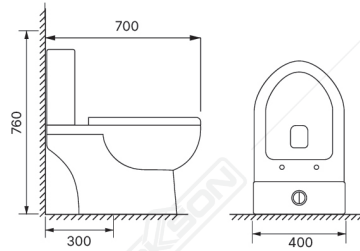

TMS 3327 WH

- Material : Ceramic
- Tank : Monoblock
- Trap Way : S-Trap
- System : Siphonic
- Rough In : 300 mm
- Installation : Floor Mounted
- Flush : Multi Jet
- Flush Volume : 4L & 6L Dual Flush
- Toilet Seat : Soft Closing Seat
- Stop Valve : SV 3412-2 CP
- Hose : BSH 002HD-300
- Colour : White