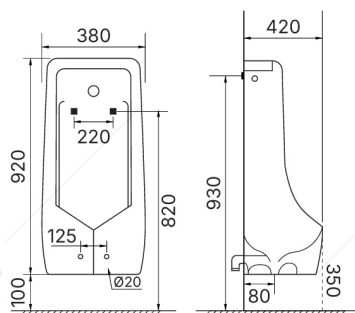

UWH 1000 FP WH

- Material : Ceramic
- Water Usage : 0,3L
- Flush : Manual, Adjustable
- Flushing Pipe : Included
- Urinal Flush Fitting : Brass Included
- Colour : White

UWS 3069 WH

- Material : Ceramic
- Water Usage : 0,3L
- Flush : Adjustable
- Flushing Pipe : Not Included
- Urinal Flush Fitting : Soleoid Included
- Power : AC/DC
- Colour : White