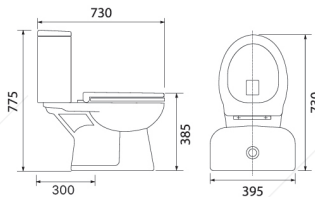

TOILET DUOBLOCK

The Toilet Duoblock features a durable two-piece construction that is practical, reliable, and easy to maintain. With efficient flushing performance and a clean modern look, it fits seamlessly into a wide range of bathroom styles.

TDW 2678 S TRAP WH

Material	: Ceramic
Tank	: Duoblock
Trap Way	: S-Trap
System	: Washdown
Rough In	: 300 mm
Installation	: Floor Mounted
Flush	: Multi Jet
Flush Volume	: 4L & 6L Dual Flush
Toilet Seat	: Soft Closing Seat
Stop Valve	: SV 3412-2 CP
Hose	: BSH 002HD-300
Colour	: White