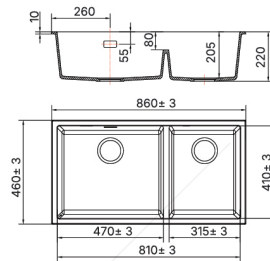

GKS 8864

Material : Granite Quartz
Type : Kitchen Sink
Overflow : Yes
Afur : Included, Odorless SUS 304
Accessories : Drainer
Colour : White, Black, Grey