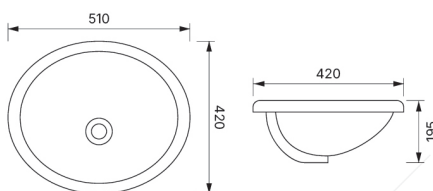

BSR 5142R-NFM WH

Material : Ceramic
Overflow : Yes
Afur : Not Included
Colour : White

BASIN WATERFALL