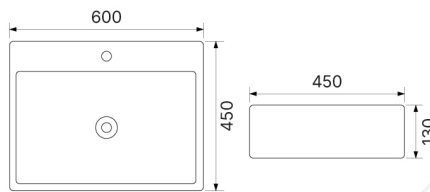

BWH 3061 WH

Material : Ceramic
Overflow : Yes
Afur : Not Included
Colour : White

BWH 4638-FM WH

Material : Ceramic
Overflow : Yes
Afur : Not Included
Colour : White

BWH 5241-FM WH

Material : Ceramic
 Overflow : Yes
 Afur : Not Included
 Colour : White