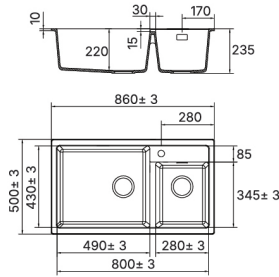

GKS 8850

Material : Granite Quartz
Type : Kitchen Sink
Overflow : Yes
Afur : Included, Odorless SUS 304
Accessories : Drainer
Colour : White, Black, Grey