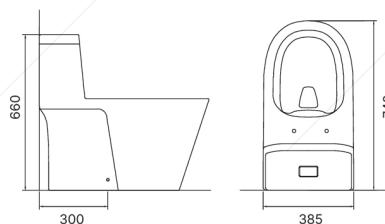

TMS 6626 S TRAP WH

Material	: Ceramic
Tank	: Monoblock
Trap Way	: S-Trap
System	: Siphonic
Rough In	: 300 mm
Installation	: Floor Mounted
Flush	: Rimless Vortex
Flush Volume	: 4L & 6L Dual Flush
Toilet Seat	: Soft Closing Seat
Stop Valve	: SV 8009-2 CP
Hose	: BSH 002HD-300
Colour	: White