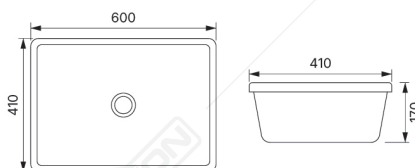

BSR 6041-NFM WH

Material : Ceramic
Overflow : Yes
Afur : Not Included
Colour : White