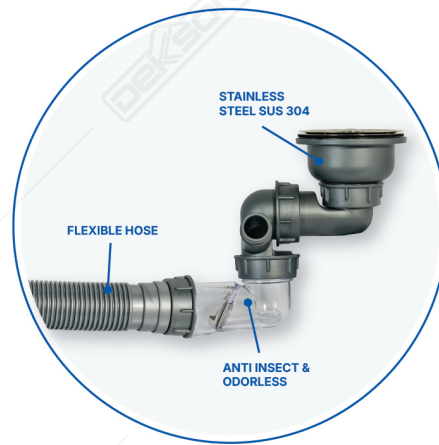

Include Afur

GRANITE⁺

Abrasion Resistant

Easy Clean

Break & Chip Resistant

Extreme Temp Resistant

Food Safe & Hygienic

Odorless

Flood Resistant

Antimicrobial Resistant

Non-Toxic

Acid & Alkali Resistant

Fungal Resistant

Hydrophobic Effect

Anti Insect

High Quality Fitting SUS 304

Non-Stick Effect

Non Porous

Durable Color

Uniform Color

Restorable Surface