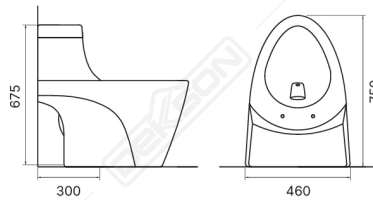

TMS 1392 S TRAP WH

Material	: Ceramic
Tank	: Monoblock
Trap Way	: S-Trap
System	: Siphonic
Rough In	: 300 mm
Installation	: Floor Mounted
Flush	: Rimless Vortex
Flush Volume	: 4L & 6L Dual Flush
Toilet Seat	: Soft Closing Seat
Stop Valve	: SV 8009-2 CP
Hose	: BSH 002HD-300
Colour	: White