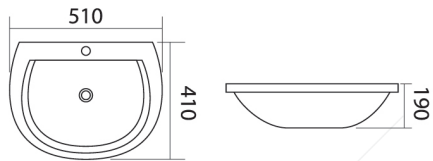

BUC 5337-NFM WH

Material : Ceramic
Overflow : Yes
Afur : Not Included
Colour : White

BUC 5340R-NFM WH

Material : Ceramic
Overflow : Yes
Afur : Not Included
Colour : White

BASIN WALL HUNG

BWH 3002 WH

Material : Ceramic
Overflow : Yes
Afur : Not Included
Colour : White