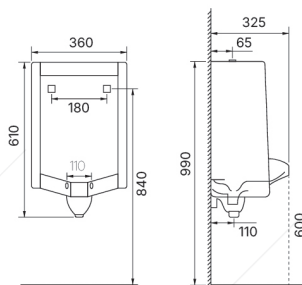

URINAL

The Urinal offers a clean, hygienic, and space-efficient solution for modern restrooms. With its **sleek design, smooth surfaces, and efficient flushing performance**, it ensures **easy maintenance** while delivering a refined and practical user experience.

UWH 1000 FP WH

- Material : Ceramic
- Water Usage : 0,3L
- Flush : Manual, Adjustable
- Flushing Pipe : Included
- Urinal Flush Fitting : Brass Included
- Colour : White