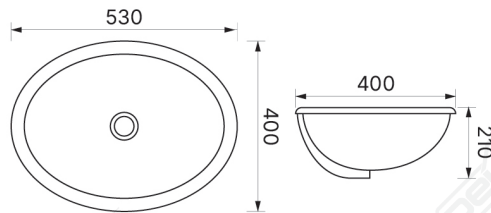

BUC 5340R-NFM WH

Material : Ceramic
Overflow : Yes
Afur : Not Included
Colour : White

BASIN WALL HUNG