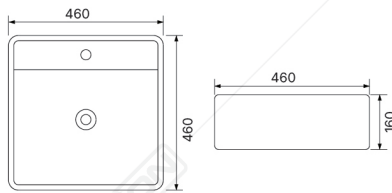

BAC 4646-FM WH

Material : Ceramic
Overflow : Yes
Afur : Not Included
Colour : White