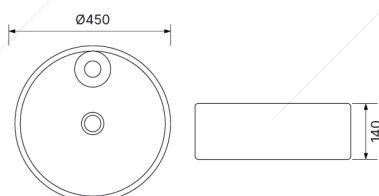

BAC 4500-FM WH

Material : Ceramic
Overflow : No
Afur : Not Included
Colour : White