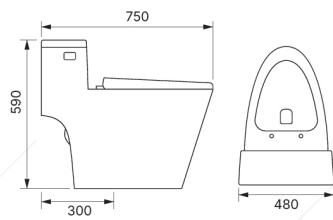

TOILET MONOBLOCK

The Closet Monoblock offers an **elegant one-piece design** that looks sleek and feels solid. Its seamless form enhances hygiene, simplifies maintenance, and adds a refined touch to any modern bathroom interior.

TMS 5222 S TRAP WH

Material	: Ceramic
Tank	: Monoblock
Trap Way	: S-Trap
System	: Siphonic
Rough In	: 300 mm
Installation	: Floor Mounted
Flush	: Rimless Vortex
Flush Volume	: 4L & 6L Dual Flush
Toilet Seat	: Soft Closing Seat
Stop Valve	: SV 8009-2 CP
Hose	: BSH 002HD-300
Colour	: White