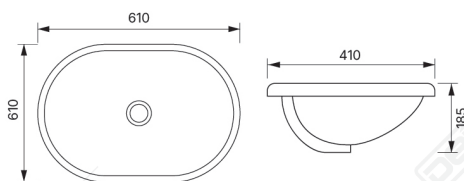

BSR 6141R-NFM WH

Material : Ceramic
Overflow : Yes
Afur : Not Included
Colour : White