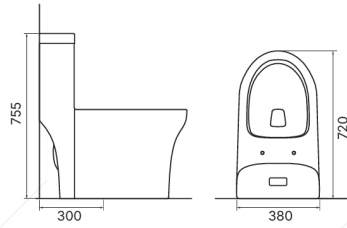

TMS 9420 S TRAP WH

- Material : Ceramic
- Tank : Monoblock
- Trap Way : S-Trap
- System : Siphonic
- Rough In : 300 mm
- Installation : Floor Mounted
- Flush : Rimless Vortex
- Flush Volume : 4L & 6L Dual Flush
- Toilet Seat : Soft Closing Seat
- Stop Valve : SV 3412-2 CP
- Hose : BSH 002HD-300
- Colour : White, Matt Black

TMS 3327 WH

- Material : Ceramic
- Tank : Monoblock
- Trap Way : S-Trap
- System : Siphonic
- Rough In : 300 mm
- Installation : Floor Mounted
- Flush : Multi Jet
- Flush Volume : 4L & 6L Dual Flush
- Toilet Seat : Soft Closing Seat
- Stop Valve : SV 3412-2 CP
- Hose : BSH 002HD-300
- Colour : White