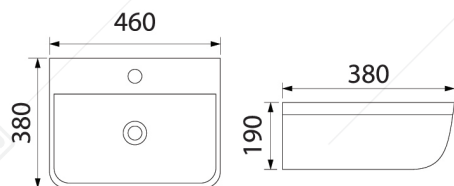

BWH 4638-FM WH

Material : Ceramic
Overflow : Yes
Afur : Not Included
Colour : White