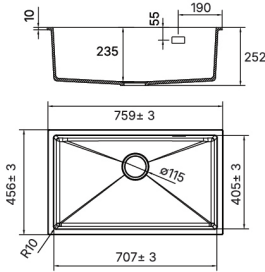

GKS 8301

Material : Granite Quartz
Type : Kitchen Sink
Overflow : Yes
Afur : Included, Odorless SUS 304
Accessories : Drainer
Colour : White, Black, Grey