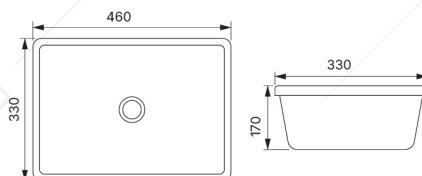

BSR 4633-NFM WH

Material : Ceramic
Overflow : Yes
Afur : Not Included
Colour : White