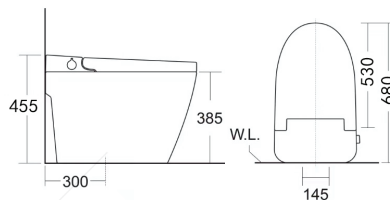

Smart Toilet non electricity

TS 6839-NE S TRAP

Material	: Ceramic
Tank	: Monoblock
Trap Way	: S-Trap
System	: Siphonic
Rough In	: 300 mm
Installation	: Floor Mounted
Flush	: Tornado
Flush Volume	: 6L Dual Flush
Toilet Seat	: Soft Closing Seat
Stop Valve	: Brass Included
Hose	: Included
Colour	: White, Matt Black

- Cold Water hip Cleaning
- Cold Water Female Cleaning
- No Need Cable
- Soft Closing Seat
- Foot Touch Flushing
- Side Key Flushing
- Wetted Bowl