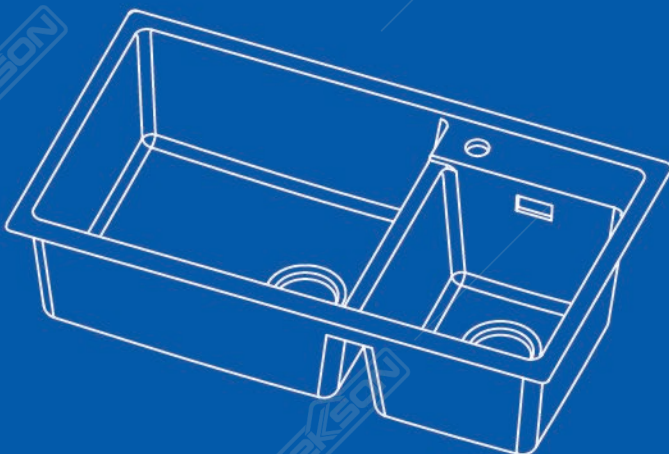

BROCHURE

SANITARY WARE