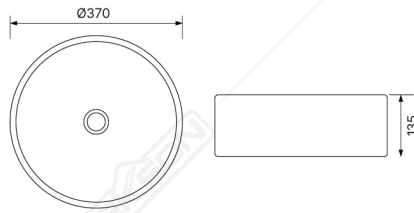

BASIN ABOVE COUNTER

BAC 3700-NFM WH

Material : Ceramic
Overflow : No
Afur : Not Included
Colour : White