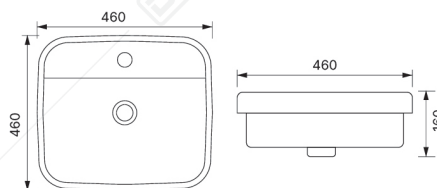

BSR 4646-FM WH

Material : Ceramic
Overflow : No
Afur : Not Included
Colour : White