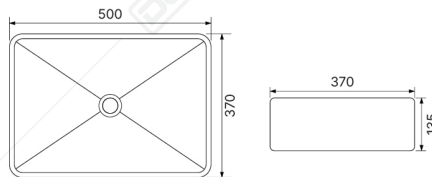

BAC 5037-NFM WH

Material : Ceramic
Overflow : No
Afur : Not Included
Colour : White