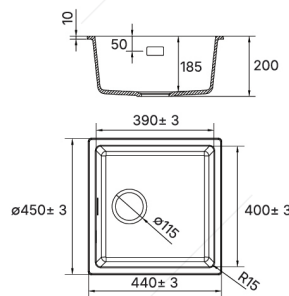

GKS 8454

Material : Granite Quartz
Type : Kitchen Sink
Overflow : Yes
Afur : Included, Odorless SUS 304
Colour : White, Black, Grey