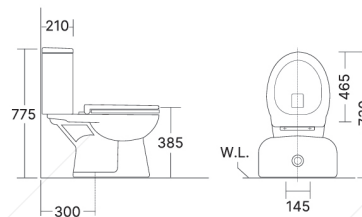

Toilet Duoblock Washdown TDW 2678-BS S TRAP

Material	: Ceramic
Tank	: Duoblock
Trap Way	: S-Trap
System	: Washdown
Rough In	: 300 mm
Installation	: Floor Mounted
Flush	: Multi Jet
Flush Volume	: 4L & 6L Dual Flush
Toilet Seat	: Soft Closing Seat
Stop Valve	: SV 3412-2 CP
Hose	: BSH 002 HD-300
Colour	: White

Hip
Cleaning

Female
Cleaning