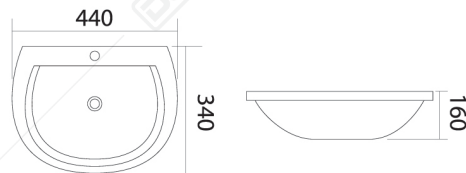

BUC 5337-NFM WH

Material : Ceramic
Overflow : Yes
Afur : Not Included
Colour : White

BUC 5340R-NFM WH

Material : Ceramic
Overflow : Yes
Afur : Not Included
Colour : White

BASIN WALL HUNG

BWH 3002 WH

Material : Ceramic
Overflow : Yes
Afur : Not Included
Colour : White