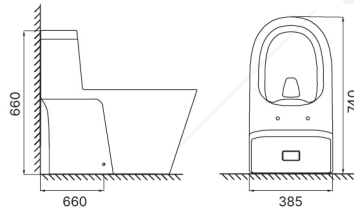

TOILET with BIDET SEAT

The Toilet with Bidet Seat delivers a gentle, **hygienic cleansing experience** with thoughtful ergonomic design and quality materials. It's the perfect solution for those who **value enhanced cleanliness and comfort**, without sacrificing style.

Toilet Monoblock Siphonic TMS 6626-BS S TRAP

Material	: Ceramic
Tank	: Monoblock
Trap Way	: S-Trap
System	: Siphonic
Rough In	: 300 mm
Installation	: Floor Mounted
Flush	: Rimless Vortex
Flush Volume	: 4L & 6L Dual Flush
Toilet Seat	: Soft Closing Seat
Stop Valve	: SV 8009-2 CP
Hose	: BSH 002HD-300
Colour	: White

Hip
Cleaning

Female
Cleaning