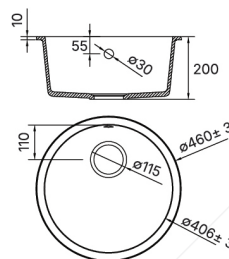

GKS 8460

Material : Granite Quartz
Type : Kitchen Sink
Overflow : Yes
Afur : Included, Odorless SUS 304
Colour : White, Black, Grey