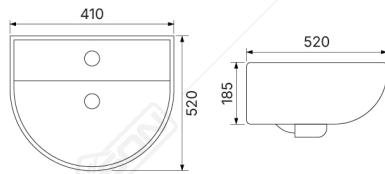

BWH 5241-FM WH

Material : Ceramic
Overflow : Yes
Afur : Not Included
Colour : White