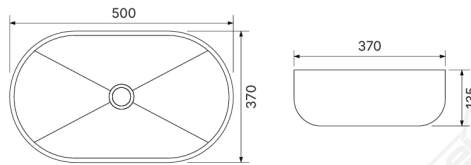

BAC 5037R-NFM

Material : Ceramic
Overflow : No
Afur : Not Included
Colour : White