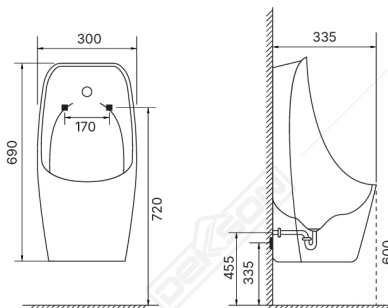

UWS 3069 WH

- Material : Ceramic
- Water Usage : 0,3L
- Flush : Adjustable
- Flushing Pipe : Not Included
- Urinal Flush Fitting : Soleoid Included
- Power : AC/DC
- Colour : White