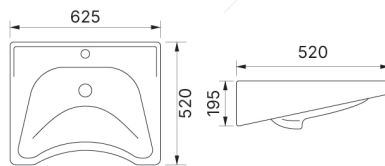

Disability-Friendly

BWH 6353-D

Material : Ceramic
Overflow : Yes
Afur : Not Included
Colour : White