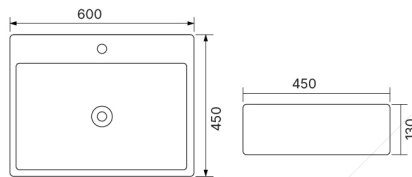

BAC 6045-FM WH

Material : Ceramic
Overflow : No
Afur : Not Included
Colour : White

BASIN SELF RIMMING