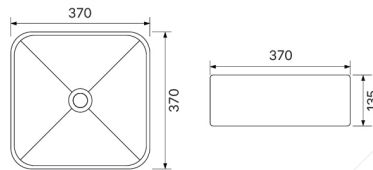

BAC 3737-NFM WH

Material : Ceramic
Overflow : No
Afur : Not Included
Colour : White